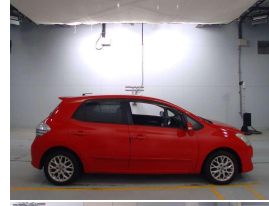

2007 Toyota Blade

VEHICLE INFORMATION

Cash Price

Includes GST,
Registration &
Licensing

\$10,499

Finance may be
available on this
vehicle.

Ask one of our
friendly staff for
more information.

Gain peace of mind
with Mechanical
Breakdown Insurance.
Ask us how.

Body

5 door, Hatchback

Odometer

78,557 km

Engine

2390 cc, Internal Combustion

Fuel Type

Petrol

Ext Colour

Red

History

Ex-Overseas

Seats

5 seats, deluxe cloth

Interior

Blue-Grey